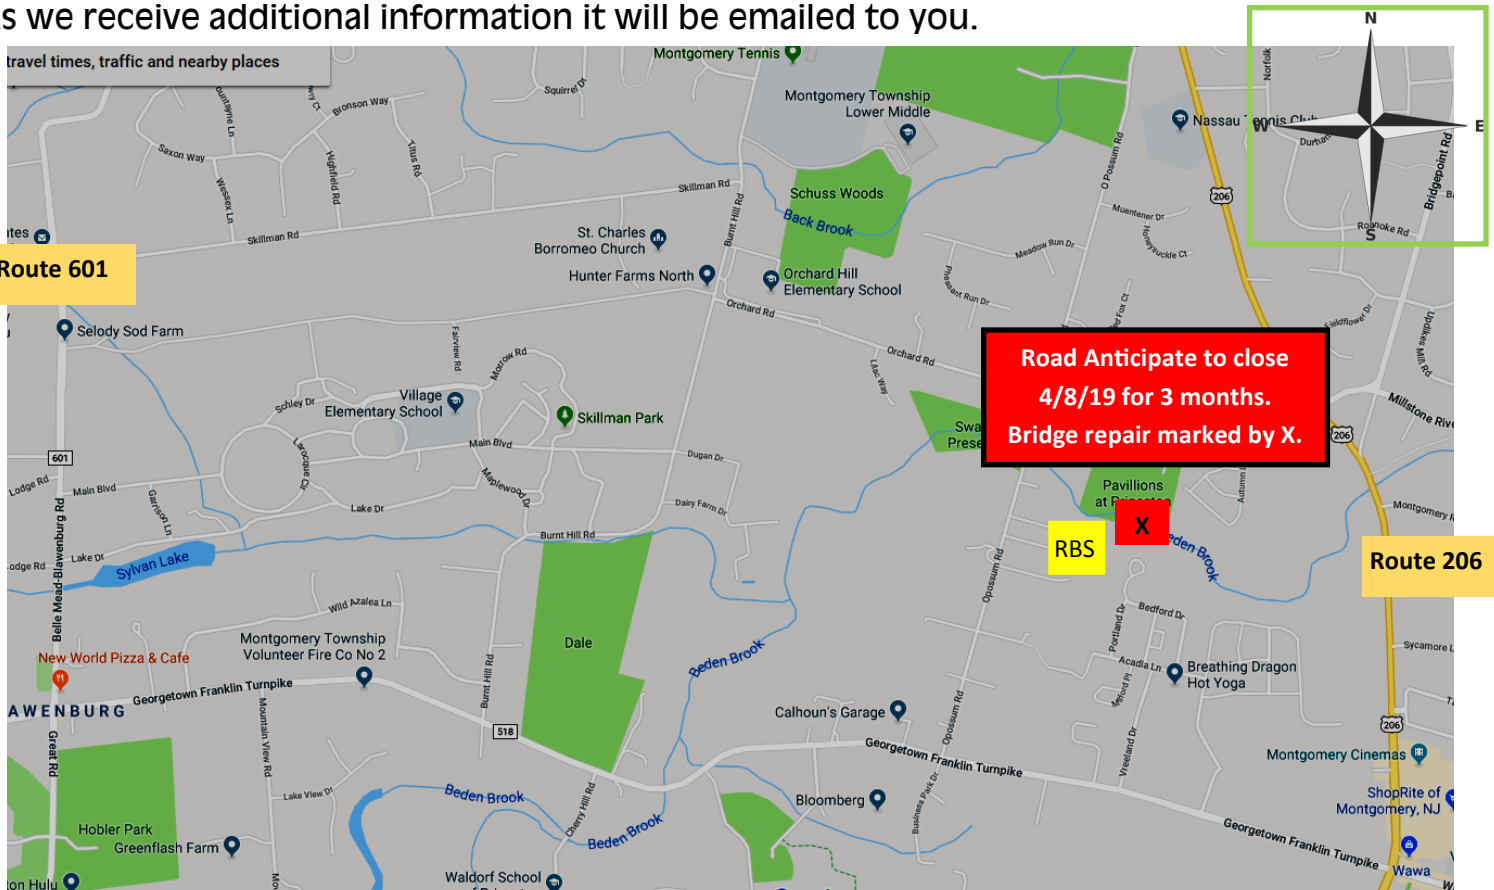

February 27, 2019

ROCK BROOK SCHOOL

IMPORTANT INFORMATION ABOUT THE UPCOMING CLOSURE OF ORCHARD ROAD (on or around April 8, 2019)

Dear RBS Families, Staff, Board Members, Case Managers, Bus Companies and Friends,
Orchard Road in Skillman will be closing for repair work. We have been notified by Somerset County that they anticipate the closure to begin on Monday, April 8, 2019 and last for about 3 months. (There is a small bridge that is just to the right of Rock Brook, towards Route 206 that is not to current code.) That being said it will effect most of us!!!

We have been told that electric notifications and detour signs will be going up soon. Once the road is closed you will not be able use Orchard Road to or from Route 206 to our school.

As we receive additional information it will be emailed to you.